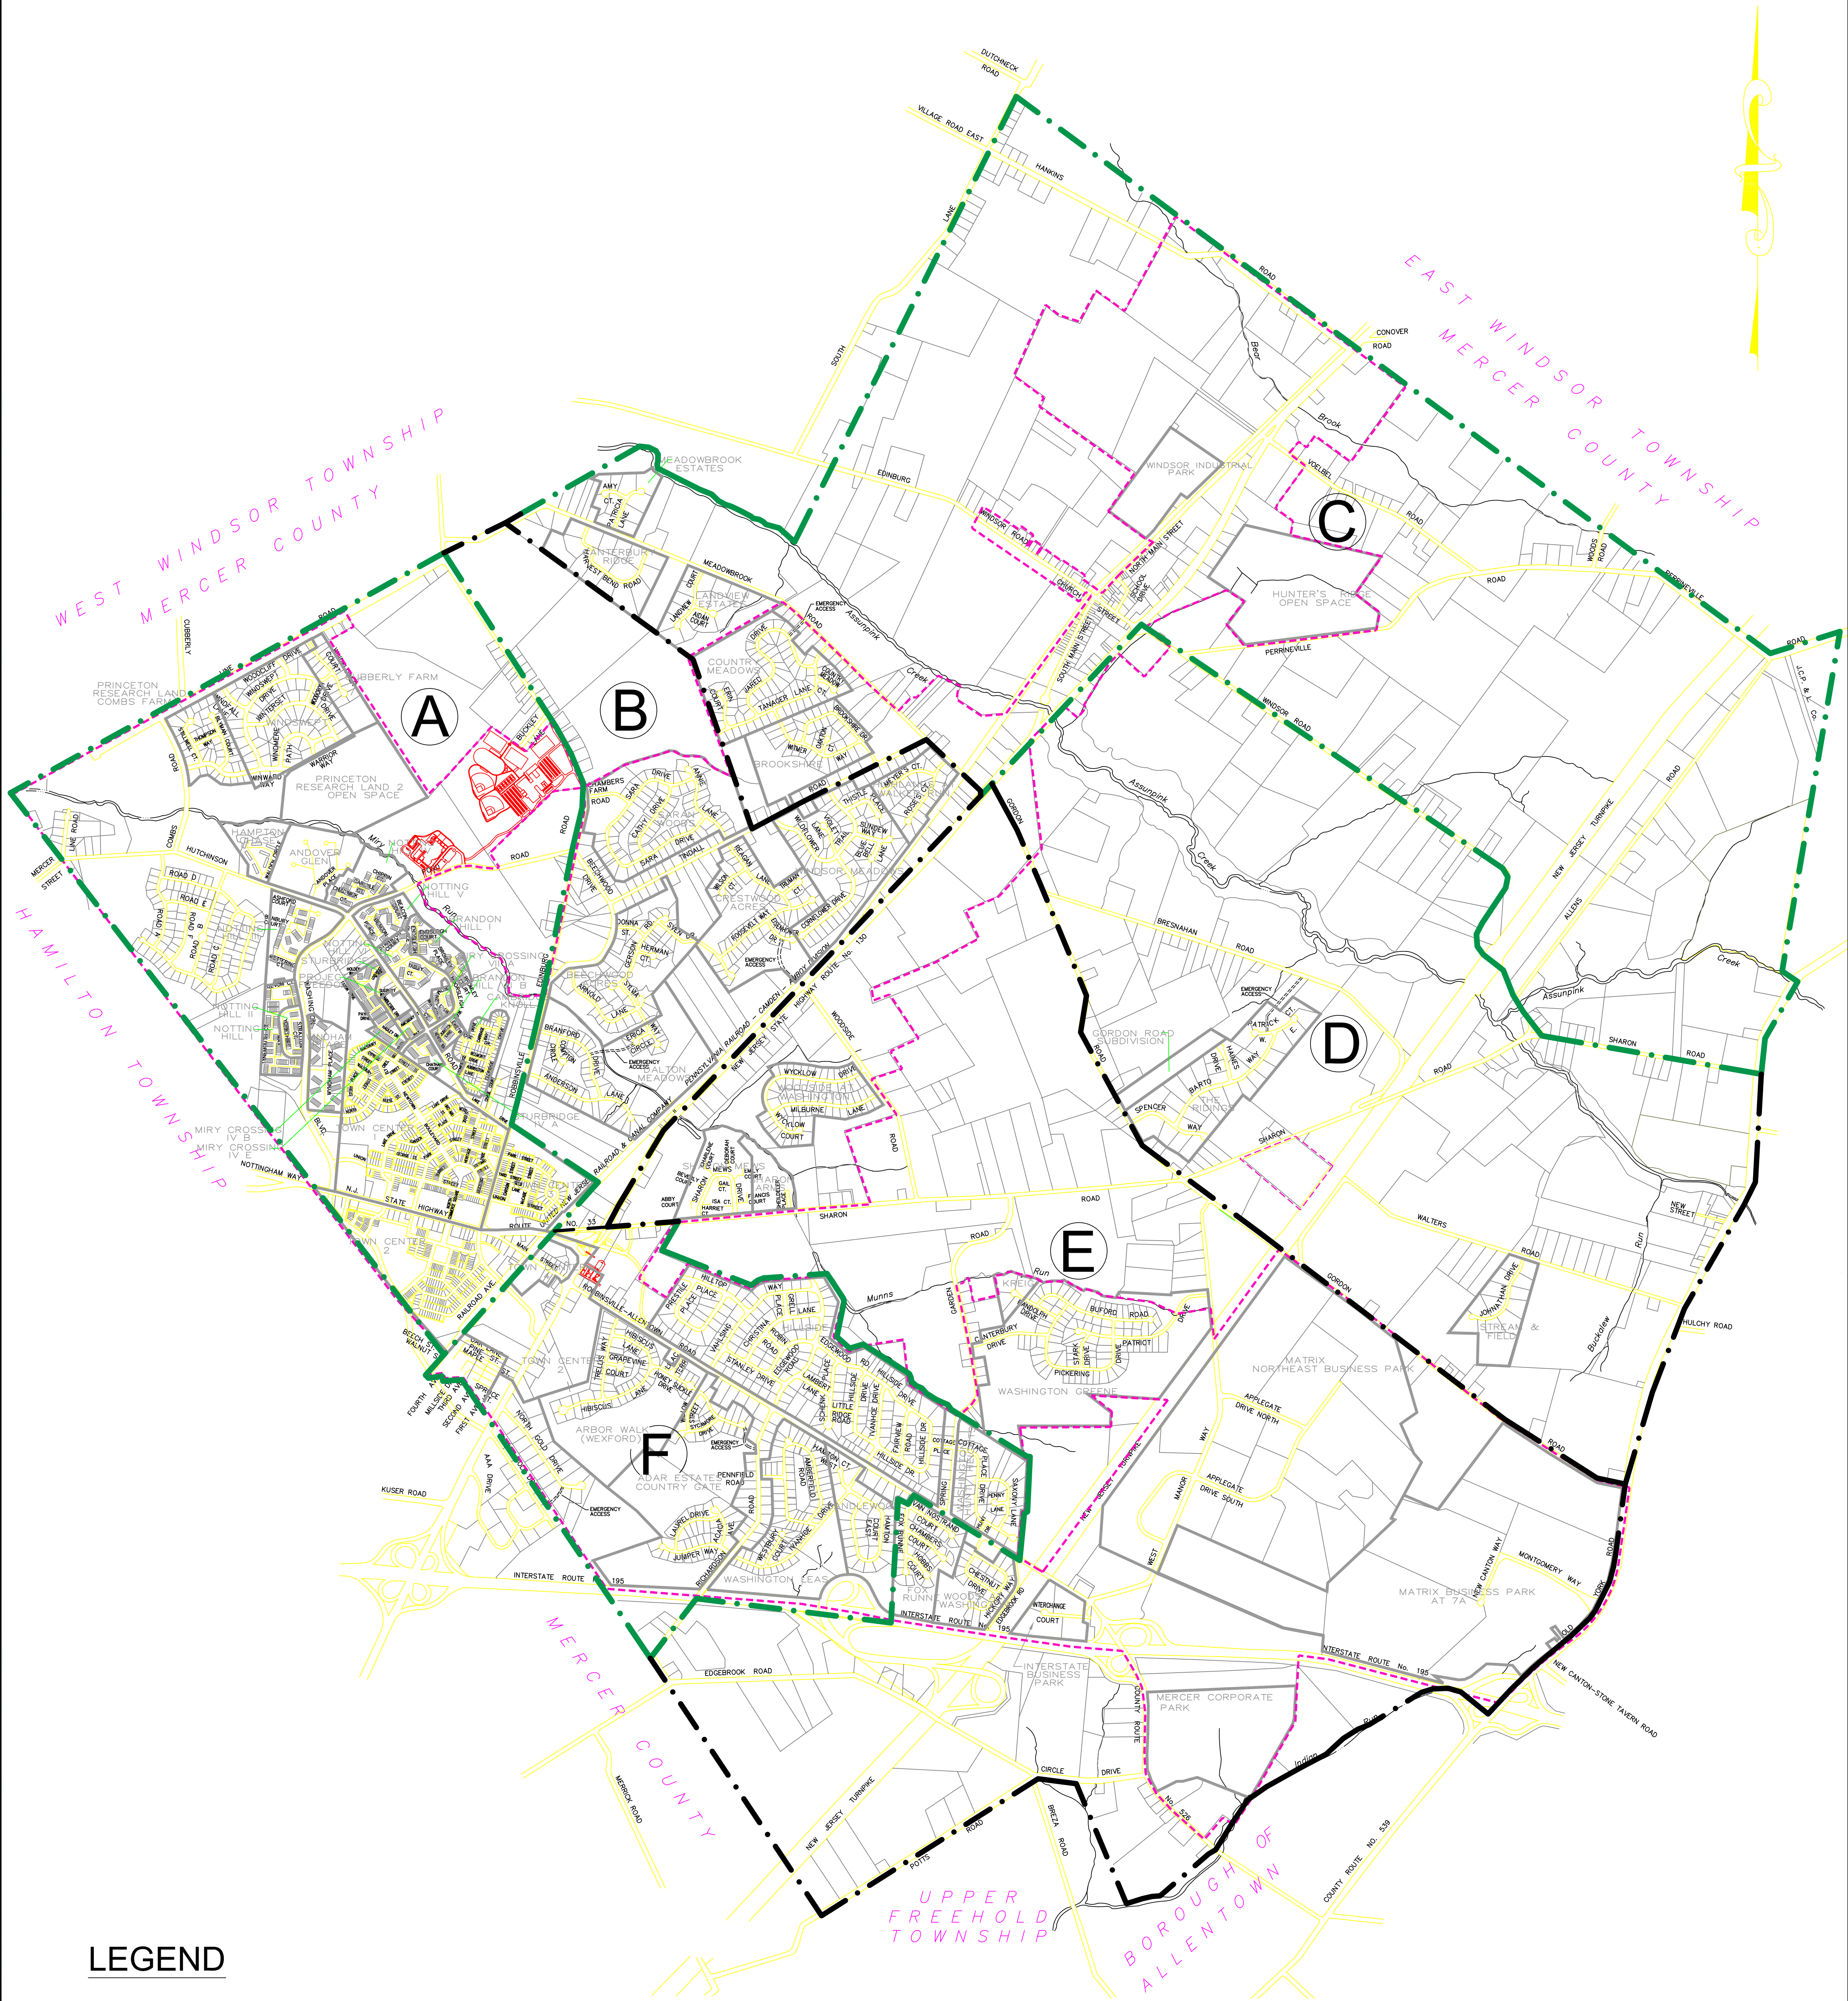

WORK SECTORS

Washington Township Mercer County, New Jersey

August 2006

SCALE: 1" = 1,200 ft. ±

LEGEND

- DEVELOPMENT BOUNDARIES - - - - -
- SECTOR BOUNDARIES - · - · -
- SECTOR DESIGNATION A