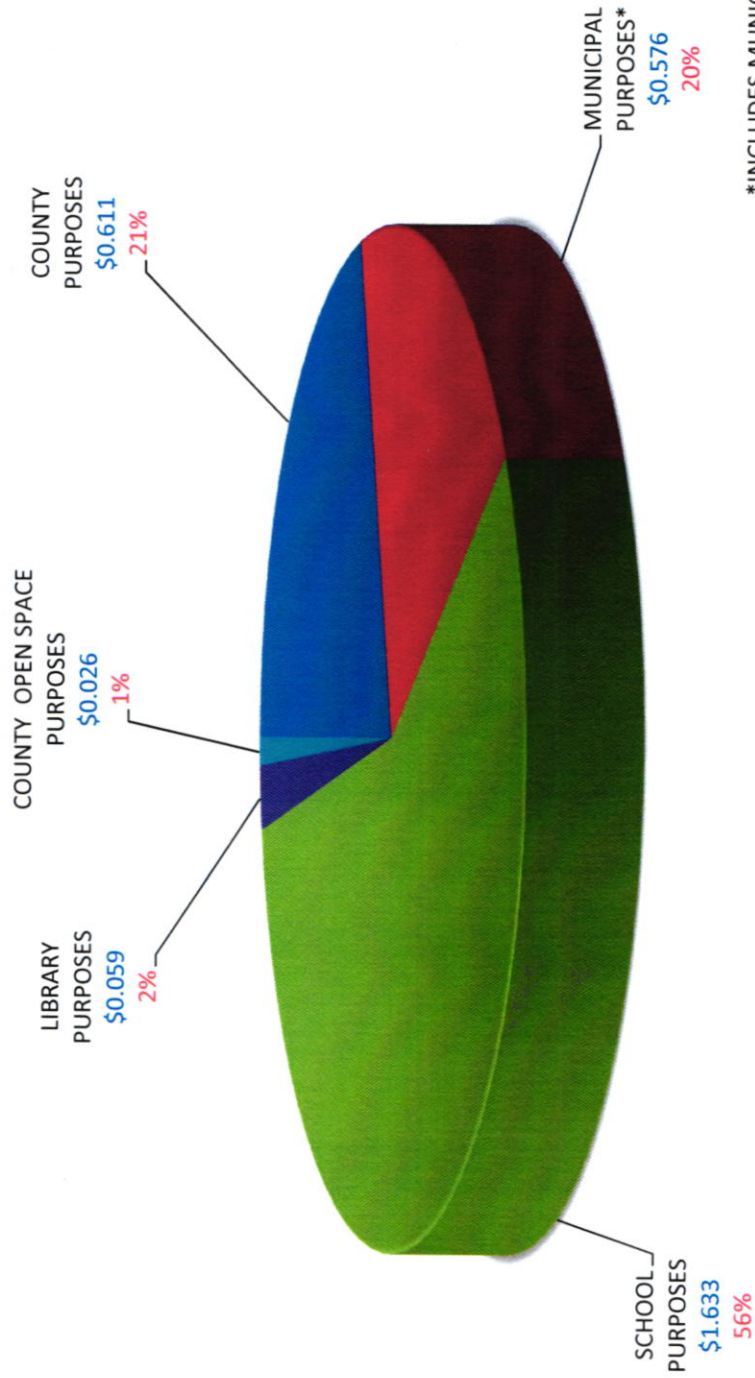

ROBBINSVILLE TOWNSHIP HOW ARE YOUR TAXES APPORTIONED? 2016 TAX RATE \$2.905

*INCLUDES MUNICIPAL
OPEN SPACE